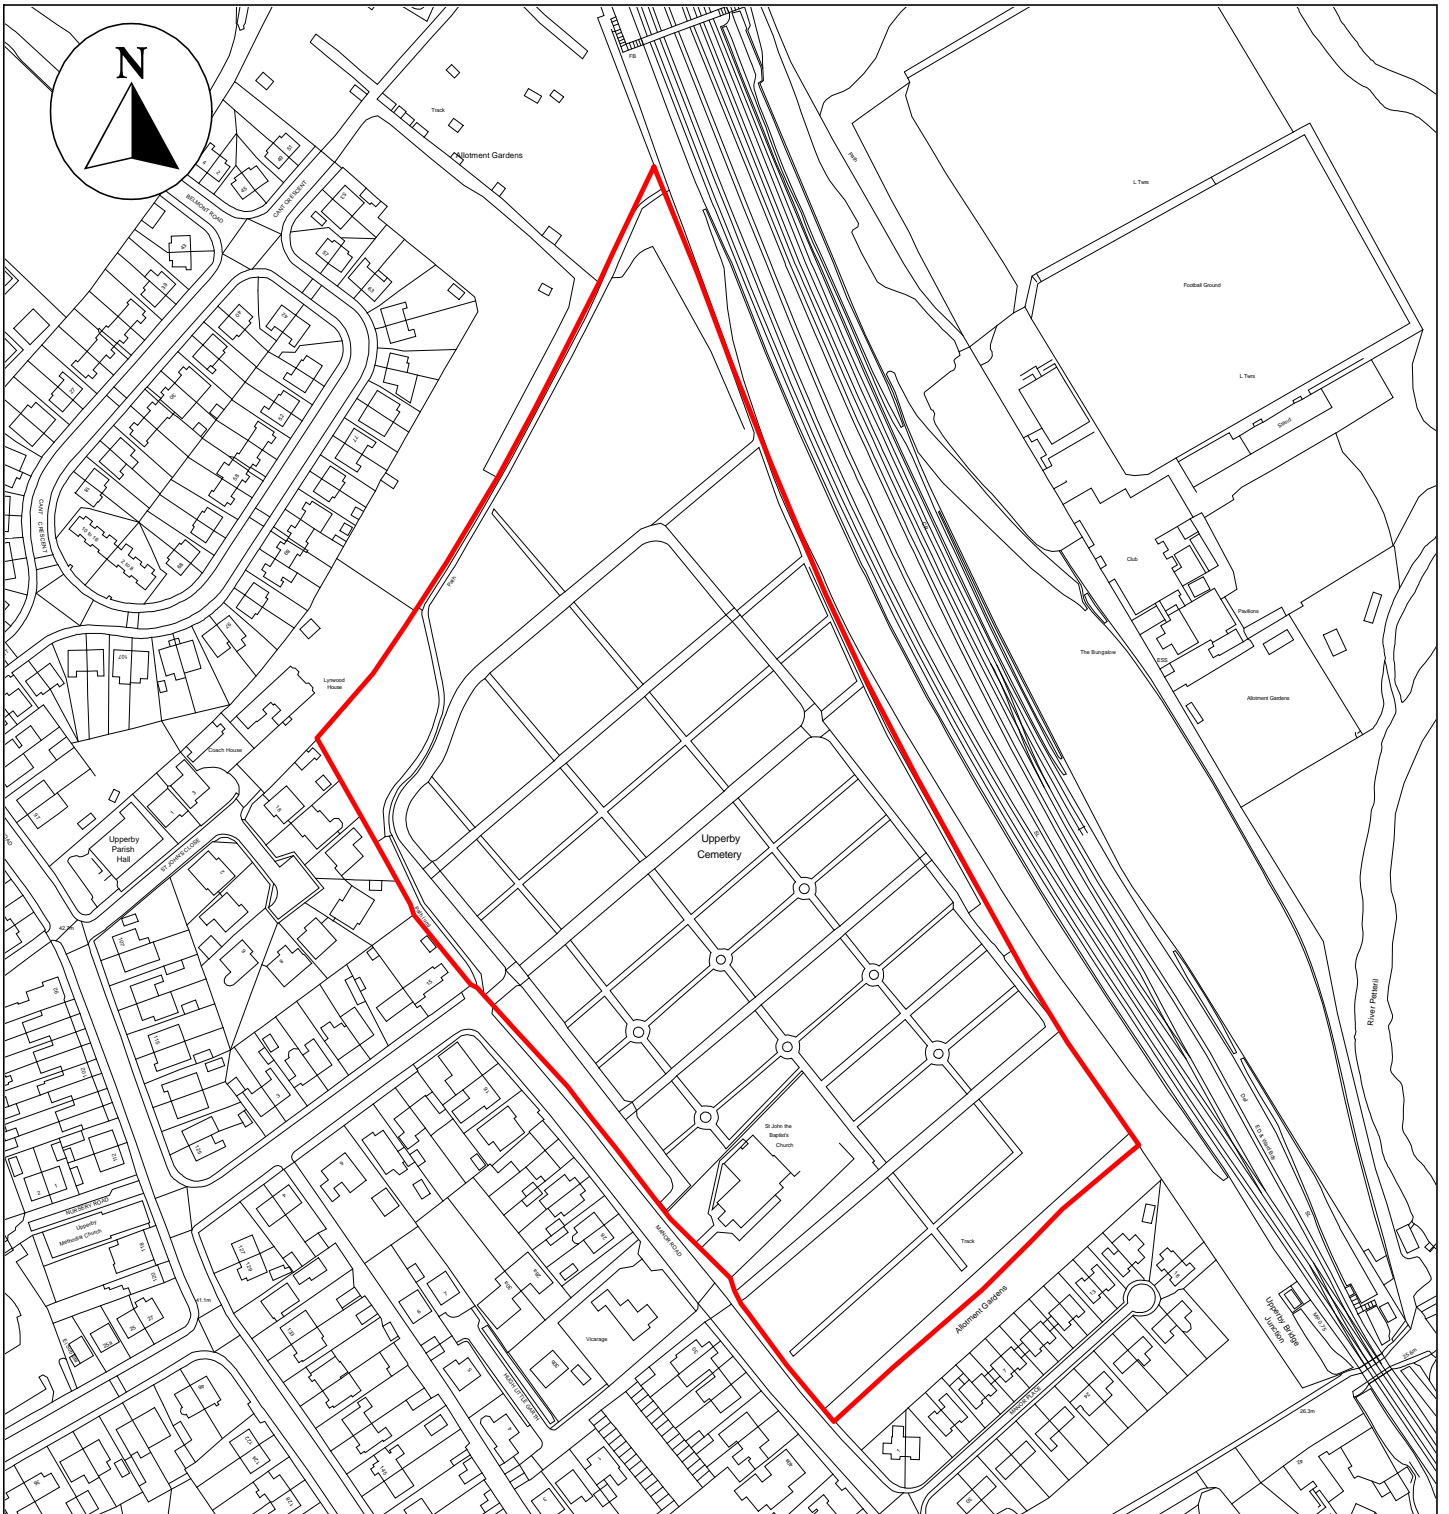

Public Space Protection Order Cumberland Council 2024

ANTI-SOCIAL BEHAVIOUR CRIME AND
POLICING ACT 2014

Upperby Cemetery, Manor Road, Carlisle, CA2 4LH

Neighbourhoods
Education and Enforcement
Allerdale House
Workington
CA14 3YJ

Scale: 1 : 2,500
Date: February 2024

©crown copyright database rights 2024
ordnance survey AC0000861732